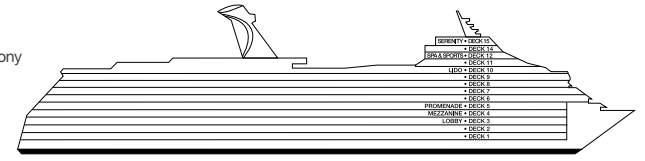

ACCOMMODATIONS SYMBOL LEGEND

- ▲ Twin Bed and Single Sofa Bed
- ★ 2 Twin Beds (convert to King) and Single Sofa Bed
- 2 Twin Beds (convert to King) and 1 Upper Pullman
- ⋮ 2 Twin Beds (convert to King) and 2 Upper Pullmans
- 2 Twin Beds (convert to King), Single Sofa Bed and 1 Upper Pullman
- † 2 Twin Beds (convert to King) and Double Sofa Bed
- ▼ 2 Twin Beds (convert to King), Single Sofa Bed and 2 Upper Pullmans. Beds do not convert to King when both Upper Pullmans in use.
- ◆ Stateroom with 2 Porthole Windows
- ◁ Connecting staterooms (ideal for families and groups of friends)
- ✳ Twin Beds do not convert to a King Bed.
- U Unisex Wheelchair Accessible Restroom
- JS Junior Suites with obstructed views: 9205, 9206.
- ⊘ All accommodations are non-smoking.

Gross Tonnage: 130,000 Length: 1,004 Feet Beam: 122 Feet
 Cruising Speed: 20 Knots Guest Capacity: 3,690 (Double Occupancy)
 Total Staff: 1,386 Registry: Panama

Cloud 9 and ACCOMMODATIONS