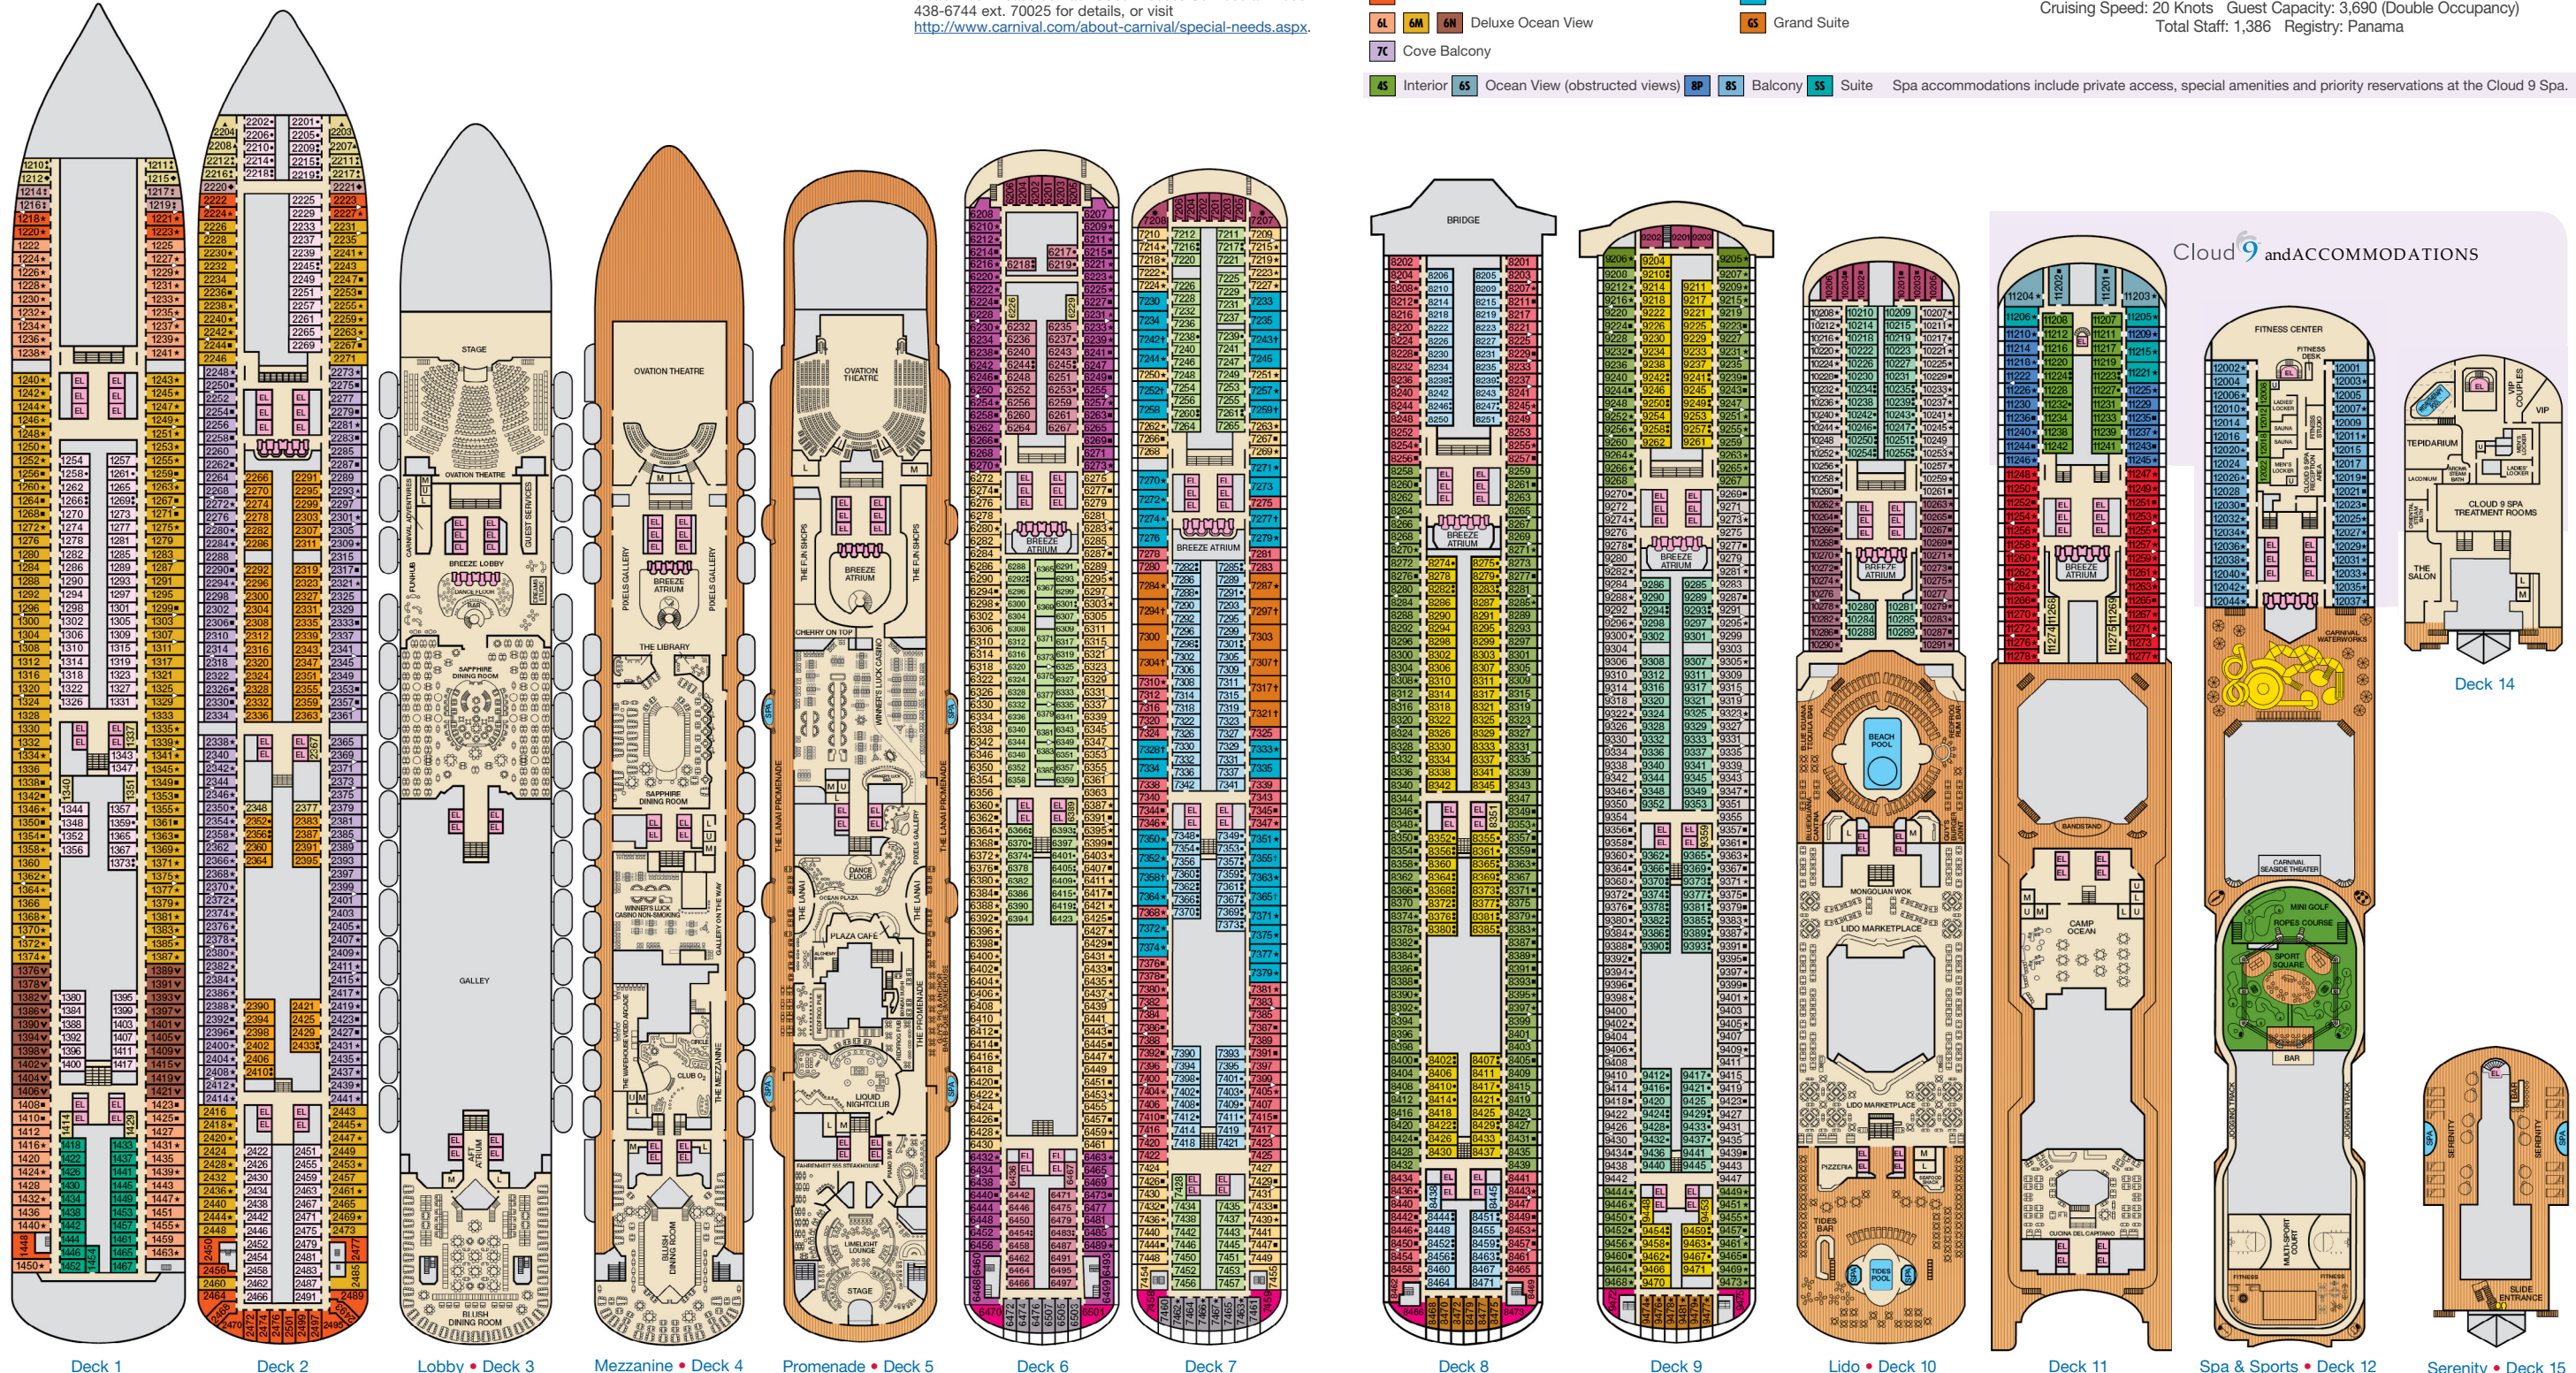

ACCOMMODATIONS SYMBOL LEGEND

- ▲ Twin Bed and Single Sofa Bed
- ★ 2 Twin Beds (convert to King) and Single Sofa Bed
- 2 Twin Beds (convert to King) and 1 Upper Pullman
- ⋮ 2 Twin Beds (convert to King) and 2 Upper Pullmans
- 2 Twin Beds (convert to King), Single Sofa Bed and 1 Upper Pullman
- † 2 Twin Beds (convert to King) and Double Sofa Bed
- ▼ 2 Twin Beds (convert to King), Single Sofa Bed and 2 Upper Pullmans. Beds do not convert to King when both Upper Pullmans in use.
- ◆ Stateroom with 2 Porthole Windows
- ◁ Connecting staterooms (ideal for families and groups of friends)
- ✳ Twin Beds do not convert to a King Bed.
- U Unisex Wheelchair Accessible Restroom
- JS Junior Suites with obstructed views: 9205, 9206.
- ⊘ All accommodations are non-smoking.

CATEGORIES

- 1A Interior Upper/Lower
 - PT Porthole
 - 4A 4B 4C 4D 4E 4F 4G 4H Interior
 - 4J Interior with Picture Window (obstructed views)
 - 6A Ocean View
 - 6L 6M 6N Deluxe Ocean View
 - 7C Cove Balcony
 - 8A 8B 8C 8D 8E 8F 8G Balcony
 - 8M 8N Aft-View Extended Balcony
 - 9C Premium Vista Balcony
 - JS Junior Suite
 - OS Ocean Suite
 - GS Grand Suite
 - 4S Interior
 - 6S Ocean View (obstructed views)
 - 8P 8S Balcony
 - SS Suite
- Spa accommodations include private access, special amenities and priority reservations at the Cloud 9 Spa.

Gross Tonnage: 130,000 Length: 1,004 Feet Beam: 122 Feet
 Cruising Speed: 20 Knots Guest Capacity: 3,690 (Double Occupancy)
 Total Staff: 1,386 Registry: Panama

Cloud 9 and ACCOMMODATIONS