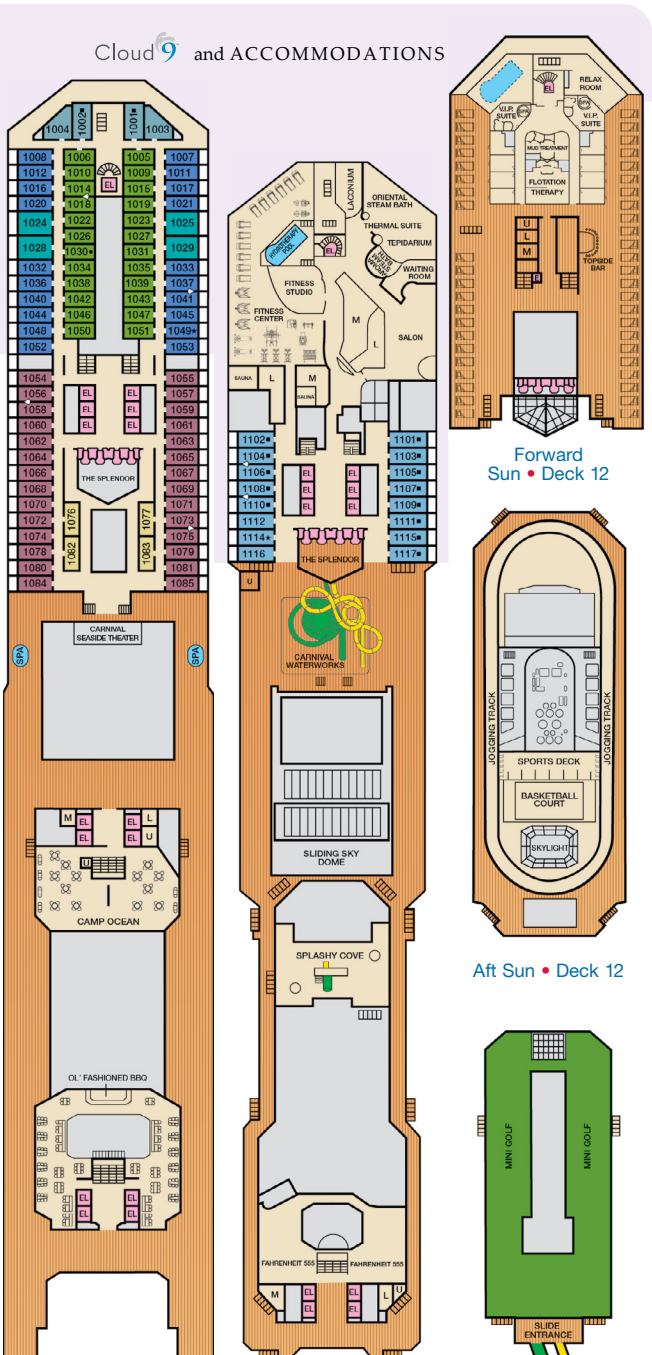

- ◆ Stateroom with 2 Porthole Windows
  - ◁ Connecting staterooms (ideal for families and groups of friends)
  - \* Twin Beds do not convert to a King Bed.
  - U Unisex Wheelchair Accessible Restroom
  - ☞ All accommodations are non-smoking.
- Stateroom features and layouts may vary. Deck plan is subject to change.

CATEGORIES

- 1A Interior Upper/Lower
- PT Porthole
- 4A 4B 4C 4D 4E 4F 4G Interior
- 4J Interior with Picture Window (obstructed views)
- 6A 6B 6C Ocean View
- 6J Scenic Ocean View
- 6K Scenic Grand Ocean View
- 8A 8B 8C 8D 8E 8F Balcony
- 8M 8N Aft-View Extended Balcony
- 9C Premium Vista Balcony
- 9S Junior Suite
- OS Ocean Suite
- GS Grand Suite
- CS Captain's Suite
- 4S Interior
- 6S Ocean View (obstructed views)
- 8S Balcony
- SS Suite

Spa accommodations include private access, special amenities and priority reservations at the Cloud 9 Spa.

Gross Tonnage: 113,300 Length: 952 Feet Beam: 116 Feet  
 Cruising Speed: 21 Knots Guest Capacity: 3,012 (Double Occupancy)  
 Total Staff: 1,150 Registry: Panama

Riviera • Deck 1 Main • Deck 2

Lobby • Deck 3 Atlantic • Deck 4 Promenade • Deck 5

Upper • Deck 6 Empress • Deck 7 Verandah • Deck 8

Lido • Deck 9 Panorama • Deck 10 Spa • Deck 11 Sky • Deck 14 Forward Sun • Deck 12 Aft Sun • Deck 12