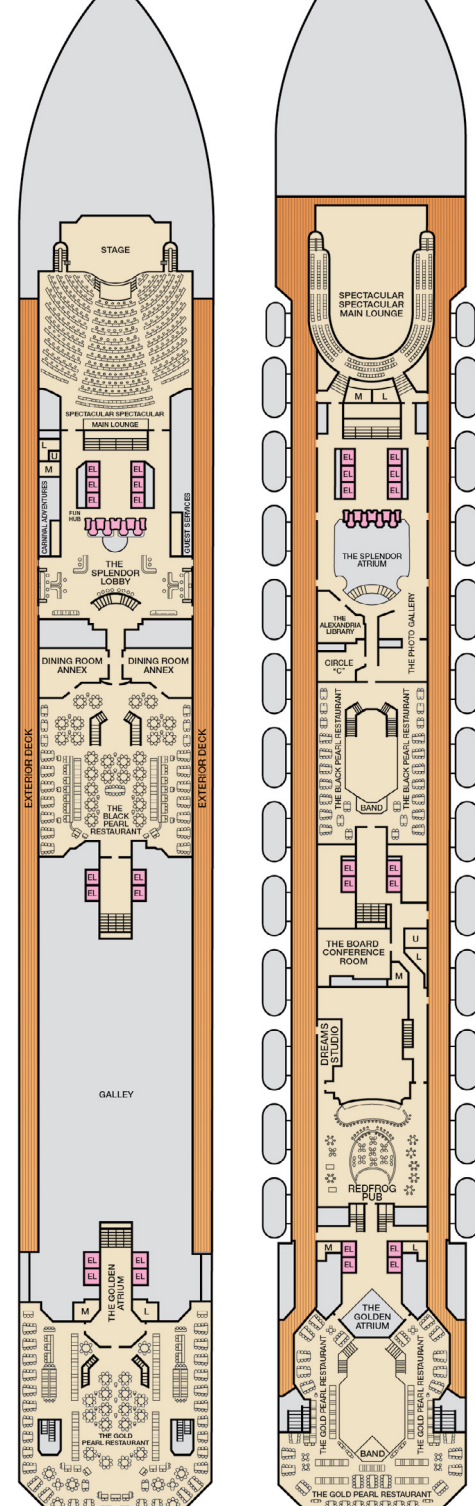

Lobby • Deck 3 Atlantic • Deck 4 Promenade • Deck 5