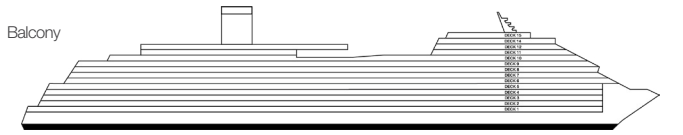

ACCOMMODATIONS SYMBOL LEGEND

- ★ 2 Twin Beds (convert to King) and Single Sofa Bed
- 2 Twin Beds (convert to King) and 1 Upper Pullman
- ◐ King Bed (does not convert to Twin Beds) and 1 Upper Pullman
- 2 Twin Beds (convert to King) and 2 Upper Pullmans
- 2 Twin Beds (convert to King), Single Sofa Bed and 1 Upper Pullman
- 2 Twin Beds (convert to King), Single Sofa Bed with Convertible Bunk

Gross Tonnage: 135,225 Length: 1,061 feet Beam: 122 feet
 Cruising Speed: 18 Knots Guest Capacity: 4,090 (Double Occupancy)
 Total Staff: 1,424 Registry: The Bahamas

Terrazza Accommodations 1A Interior 1E Cabana 1I Aft-View Extended Balcony 1L Premium Balcony 1M Premium Vista Balcony