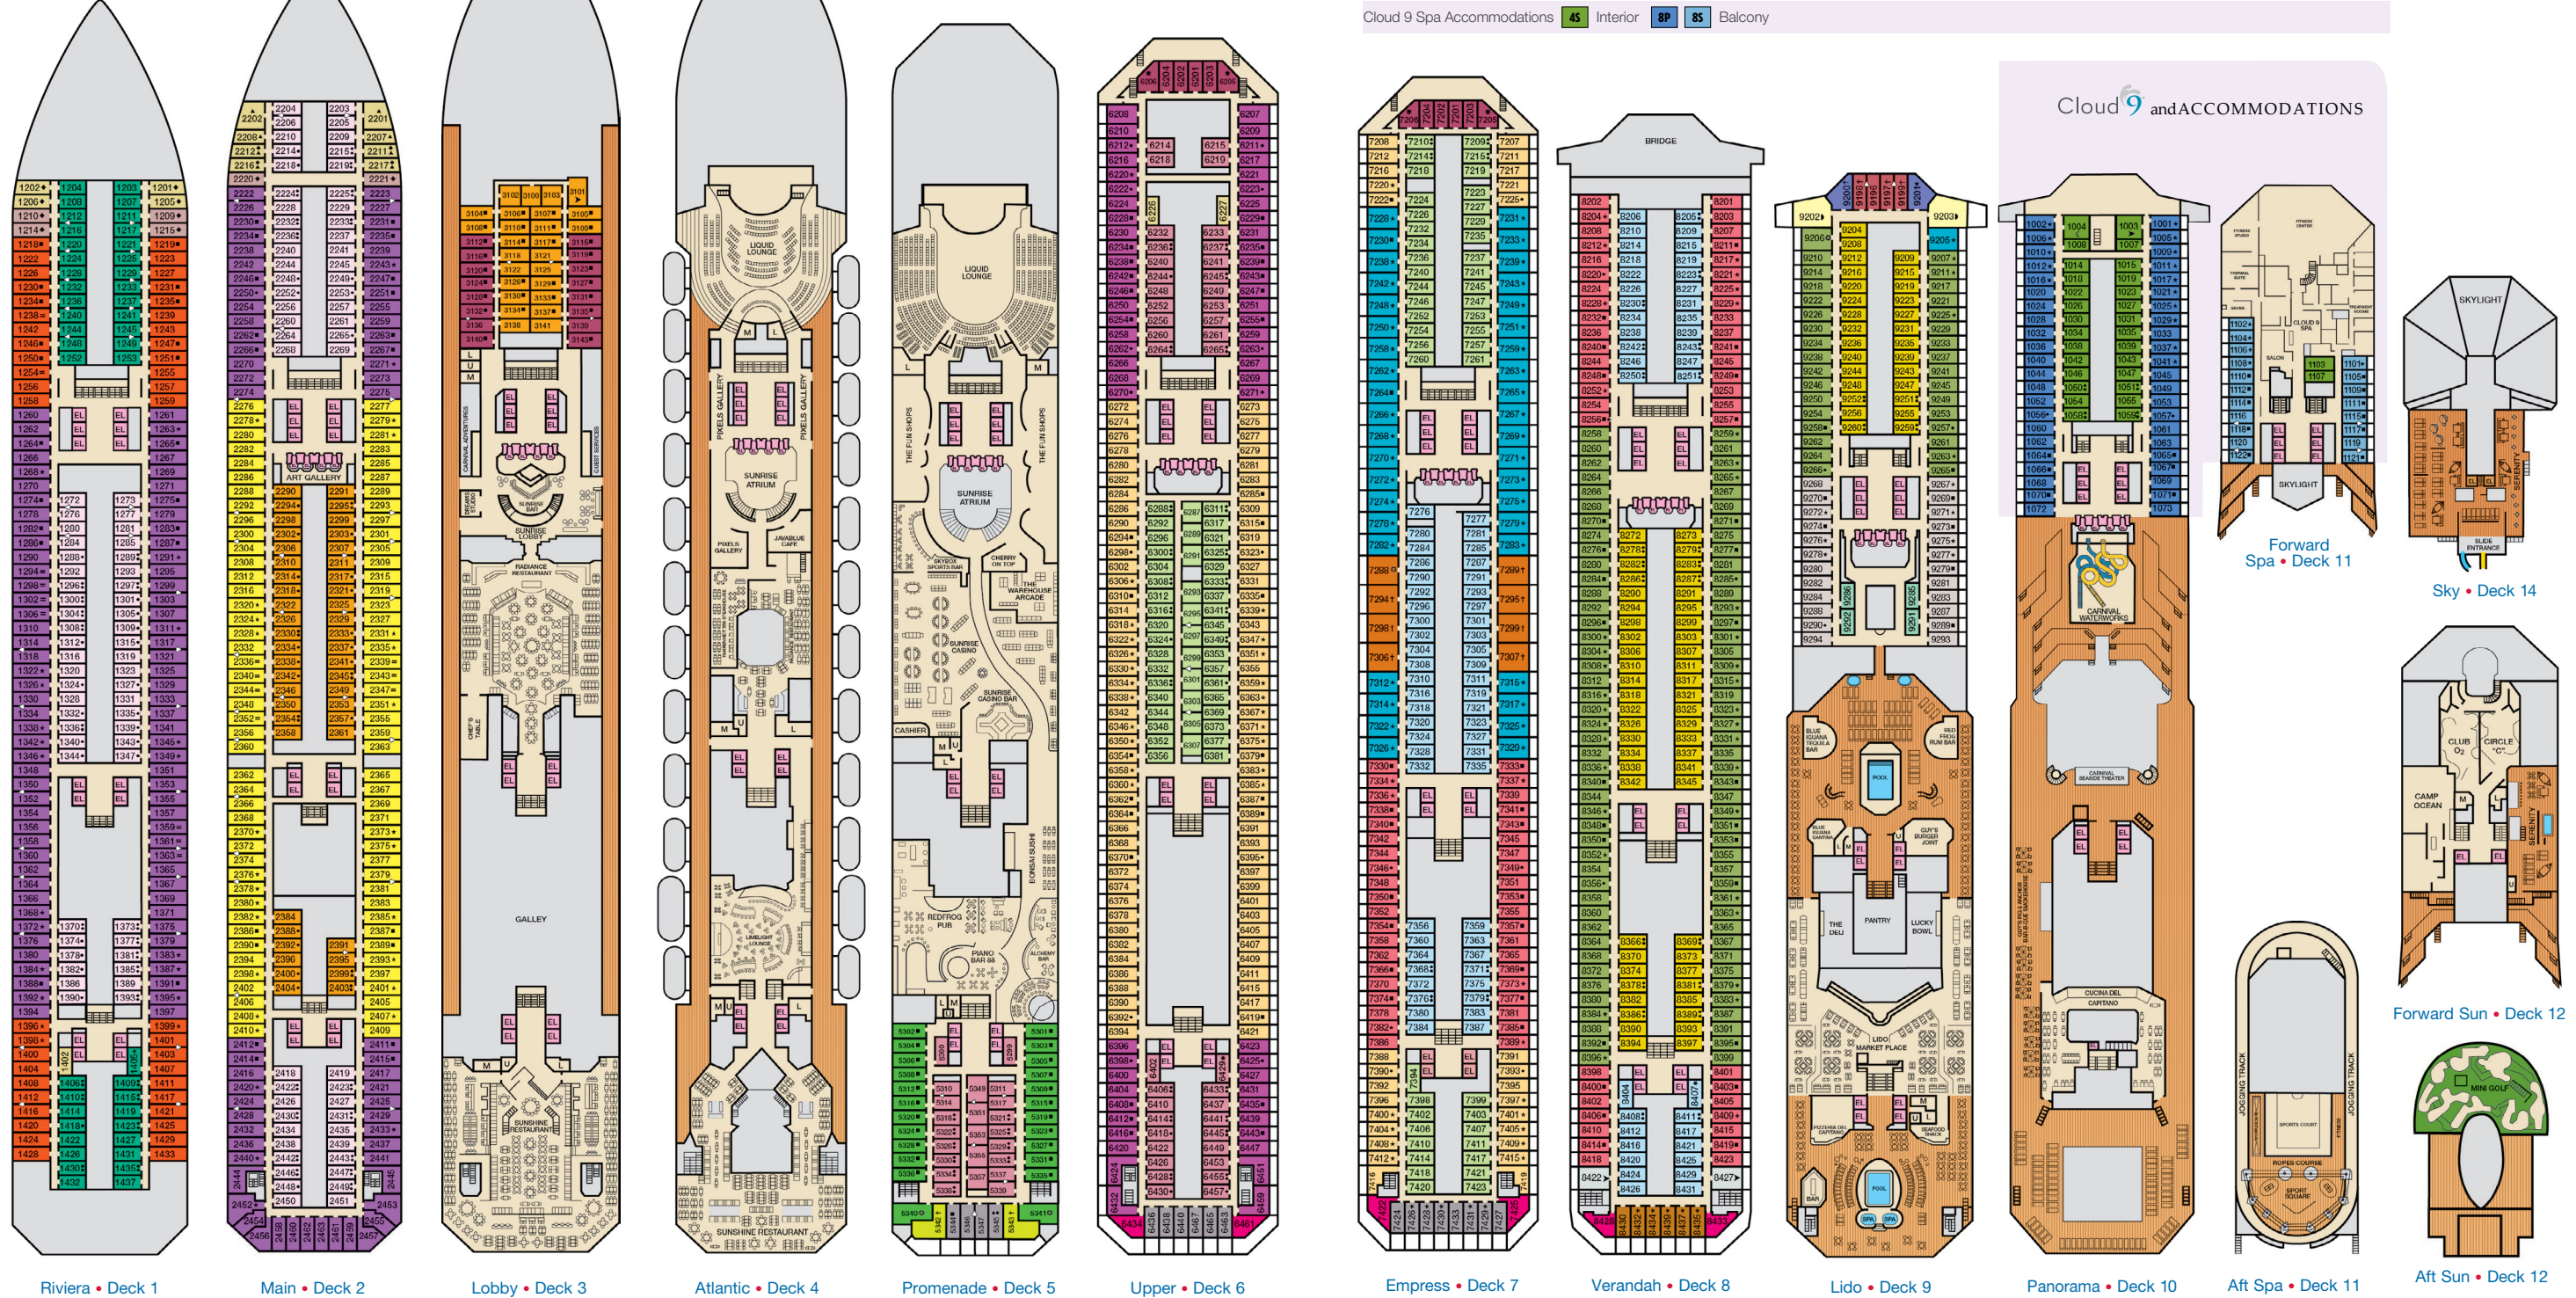

- = 2 Twin Beds (convert to King), Single Sofa Bed with Convertible Bunk
- ◆ Stateroom with 2 Porthole Windows
- △ Connecting staterooms (ideal for families and groups of friends)
- \* Twin beds do not convert to a King Bed.
- U Unisex Wheelchair Accessible Restroom

- 4A 4B 4C 4D 4E 4F 4G 4S Interior staterooms:  
Beds do not convert to King when both Upper Pullmans in use.
- 8P Cloud 9 Spa Balconies with obstructed views: 1001, 1002.
- 6B Staterooms with obstructed views: 2428, 2429.

CATEGORIES

- 1A Interior Upper/Lower
- P1 Porthole
- 4A 4B 4C 4D 4E 4F 4G 4H Interior
- 4J Interior with Picture Window (walkway view)
- 6A 6B 6C 6D Ocean View
- 6J Scenic Ocean View
- 6K Scenic Grand Ocean View
- 8A 8B 8C 8D 8E Balcony
- 8M 8N Aft-View Extended Balcony
- 9B Premium Balcony
- 9C Premium Vista Balcony
- 0S Ocean Suite
- 0S Grand Suite
- ES Extended Balcony Grand Suite
- CS Captain's Suite

Gross Tonnage: 101,509 Length: 893 Feet Beam: 116 Feet  
 Cruising Speed: 21 Knots Guest Capacity: 2,984 (Double Occupancy)  
 Total Staff: 1,108 Registry: The Bahamas

Cloud 9 Spa Accommodations 4S Interior 8P 8S Balcony