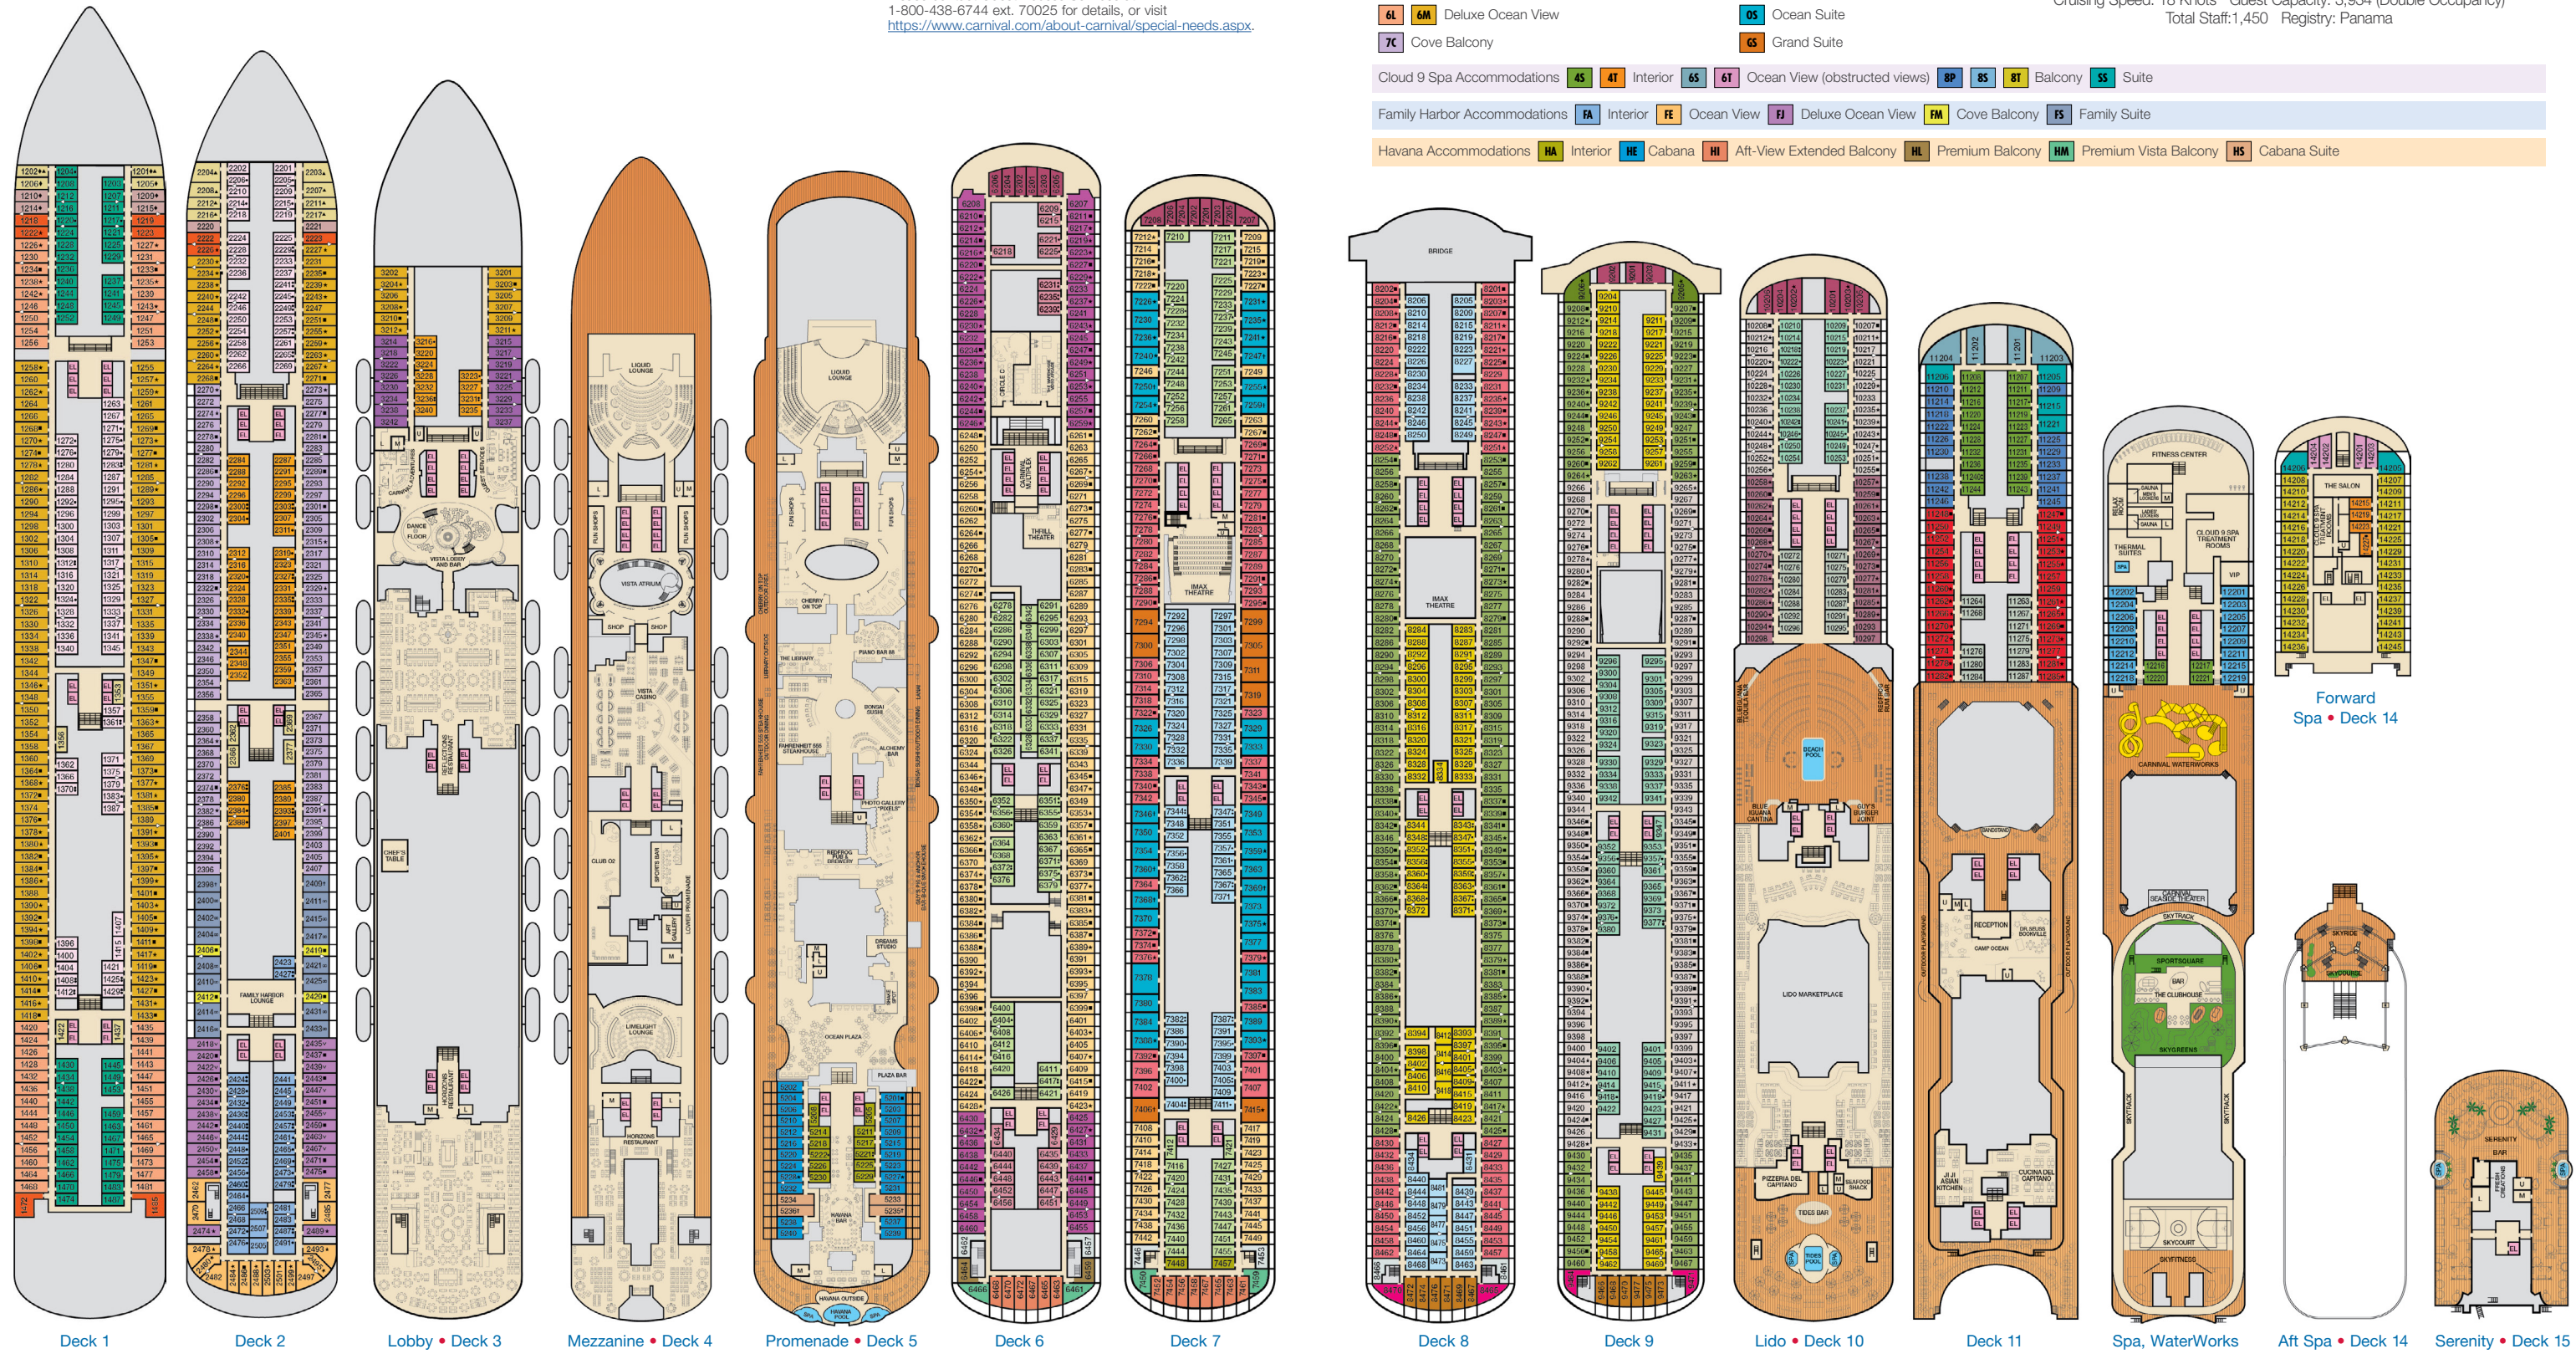

CATEGORIES

1A Interior Upper/Lower	8A 8B 8C 8D 8E 8F 8G Balcony
P1 Porthole	9B Premium Balcony
4A 4B 4C 4D 4E 4F 4G 4H 4I Interior	8N Aft-View Extended Balcony
4J Interior with Picture Window (obstructed views)	9C Premium Vista Balcony
6A 6B Ocean View	JS Junior Suite
6L 6M Deluxe Ocean View	OS Ocean Suite
7C Cove Balcony	GS Grand Suite

Cloud 9 Spa Accommodations	4S 4T Interior	6S 6T Ocean View (obstructed views)	8P 8S 8T Balcony	SS Suite		
Family Harbor Accommodations	FA Interior	FE Ocean View	FJ Deluxe Ocean View	FM Cove Balcony	FS Family Suite	
Havana Accommodations	HA Interior	HE Cabana	HI Aft-View Extended Balcony	HL Premium Balcony	HM Premium Vista Balcony	HS Cabana Suite

Gross Tonnage: 133,500 Length: 1,055 feet Beam: 122 feet  
 Cruising Speed: 18 Knots Guest Capacity: 3,934 (Double Occupancy)  
 Total Staff: 1,450 Registry: Panama

Deck 1 Deck 2 Lobby • Deck 3 Mezzanine • Deck 4 Promenade • Deck 5 Deck 6 Deck 7 Deck 8 Deck 9 Deck 10 Lido • Deck 11 Spa, WaterWorks & Sports • Deck 12 Aft Spa • Deck 14 Serenity • Deck 15