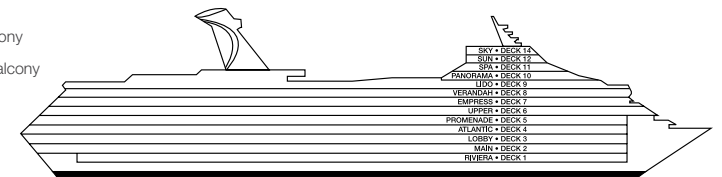

ACCOMMODATIONS SYMBOL LEGEND

- ▲ Twin Bed and Single Sofa Bed
- ★ 2 Twin Beds (convert to King) and Single Sofa Bed
- 2 Twin Beds (convert to King) and 1 Upper Pullman
- 2 Twin Beds (convert to King) and 2 Upper Pullmans
- 2 Twin Beds (convert to King), Single Sofa Bed and 1 Upper Pullman
- † 2 Twin Beds (convert to King) and Double Sofa Bed

Gross Tonnage: 101,509 Length: 893 Feet Beam: 116 Feet
Cruising Speed: 21 Knots Guest Capacity: 2,984 (Double Occupancy)
Total Staff: 1,108 Registry: The Bahamas

Riviera • Deck 1 Main • Deck 2 Lobby • Deck 3 Atlantic • Deck 4 Promenade • Deck 5 Upper • Deck 6 Empress • Deck 7 Verandah • Deck 8 Lido • Deck 9 Panorama • Deck 10 Aft Spa • Deck 11 Aft Sun • Deck 12