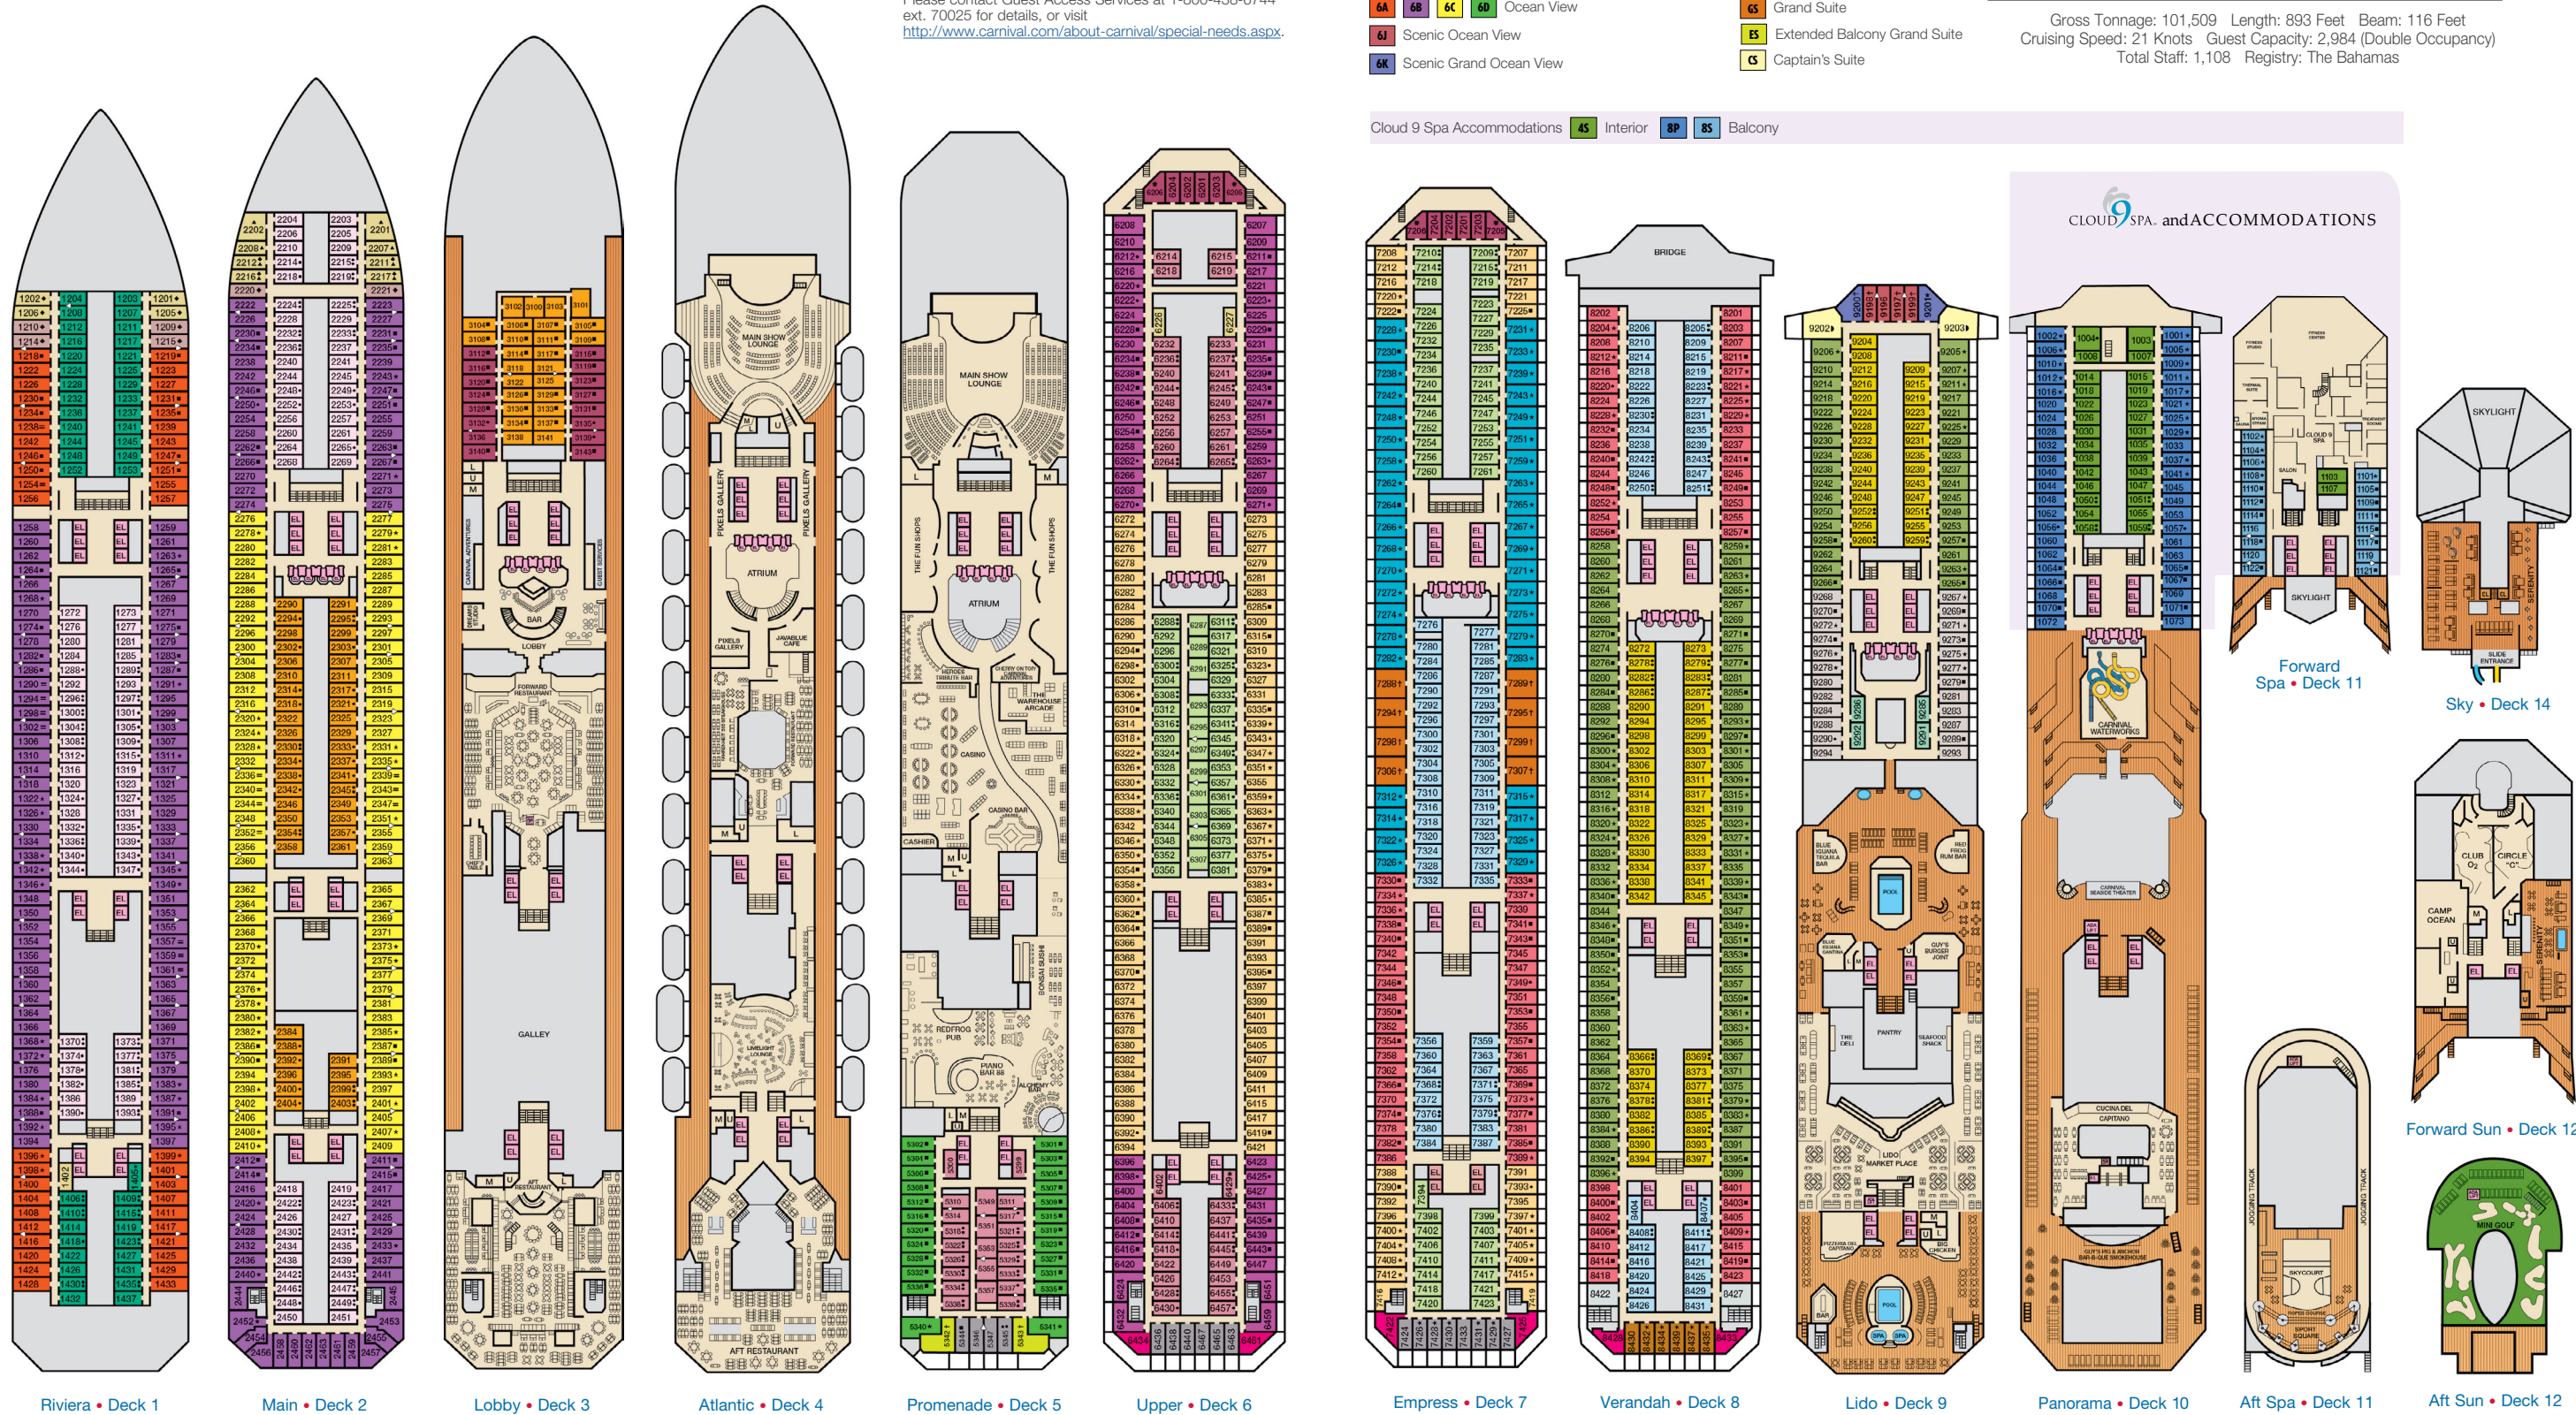

ACCOMMODATIONS SYMBOL LEGEND

- ▲ Twin Bed and Single Sofa Bed
- ★ 2 Twin Beds (convert to King) and Single Sofa Bed
- 2 Twin Beds (convert to King) and 1 Upper Pullman
- 2 Twin Beds (convert to King) and 2 Upper Pullmans
- 2 Twin Beds (convert to King), Single Sofa Bed and 1 Upper Pullman
- † 2 Twin Beds (convert to King) and Double Sofa Bed

- 4A 4B 4C 4D 4E 4F 4G 4S Interior staterooms:
Beds do not convert to King when both Upper Pullmans in use.
- 6B Staterooms with obstructed views: 2428, 2429.
- 8P Cloud 9 Spa Balconies with obstructed views: 1001, 1002.

CATEGORIES

- 1A Interior Upper/Lower
- P1 Porthole
- 4A 4B 4C 4D 4E 4F 4G 4H Interior
- 4J Interior with Picture Window (walkway view)
- 6A 6B 6C 6D Ocean View
- 6J Scenic Ocean View
- 6K Scenic Grand Ocean View
- 8A 8B 8C 8D 8E Balcony
- 8M 8N Aft-View Extended Balcony
- 9B Premium Balcony
- 9C Premium Vista Balcony
- 0S Ocean Suite
- 0G Grand Suite
- 0E Extended Balcony Grand Suite
- 0C Captain's Suite

Gross Tonnage: 101,509 Length: 893 Feet Beam: 116 Feet
Cruising Speed: 21 Knots Guest Capacity: 2,984 (Double Occupancy)
Total Staff: 1,108 Registry: The Bahamas

Riviera • Deck 1 Main • Deck 2 Lobby • Deck 3 Atlantic • Deck 4 Promenade • Deck 5 Upper • Deck 6 Empress • Deck 7 Verandah • Deck 8 Lido • Deck 9 Panorama • Deck 10 Aft Spa • Deck 11 Aft Sun • Deck 12