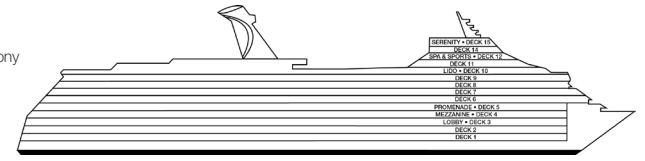

ACCOMMODATIONS SYMBOL LEGEND

- ▲ Twin Bed and Single Sofa Bed
- ★ 2 Twin Beds (convert to King) and Single Sofa Bed
- 2 Twin Beds (convert to King) and 1 Upper Pullman
- 2 Twin Beds (convert to King) and 2 Upper Pullmans
- 2 Twin Beds (convert to King), Single Sofa Bed and 1 Upper Pullman

Gross Tonnage: 130,000 Length: 1,004 Feet Beam: 122 Feet
 Cruising Speed: 20 Knots Guest Capacity: 3,690 (Double Occupancy)
 Total Staff: 1,367 Registry: Panama

Deck 1 Deck 2

Lobby • Deck 3 Mezzanine • Deck 4