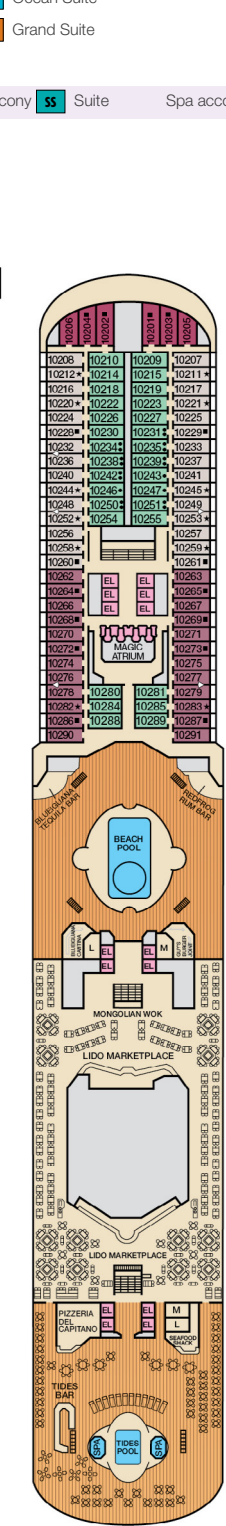

ACCOMMODATIONS SYMBOL LEGEND

- ▲ Twin Bed and Single Sofa Bed
- ★ 2 Twin Beds (convert to King) and Single Sofa Bed
- 2 Twin Beds (convert to King) and 1 Upper Pullman
- 2 Twin Beds (convert to King) and 2 Upper Pullmans
- 2 Twin Beds (convert to King), Single Sofa Bed and 1 Upper Pullman

- † 2 Twin Beds (convert to King) and Double Sofa Bed
- ▼ 2 Twin Beds (convert to King), Single Sofa Bed and 2 Upper Pullmans. Beds do not convert to King when both Upper Pullmans in use.
- ◆ Stateroom with 2 Porthole Windows
- ◇ Connecting staterooms (ideal for families and groups of friends)
- * Twin Beds do not convert to a King Bed
- U Unisex Wheelchair Accessible Restroom

Gross Tonnage: 130,000 Length: 1,004 Feet Beam: 122 Feet
 Cruising Speed: 20 Knots Guest Capacity: 3,690 (Double Occupancy)
 Total Staff: 1,367 Registry: Panama

Deck 1 Deck 2

Lobby • Deck 3 Mezzanine • Deck 4

Promenade • Deck 5 Deck 6

Deck 7 Deck 8

Deck 9 Lido • Deck 10

Deck 11

Spa & Sports • Deck 12 Serenity • Deck 15