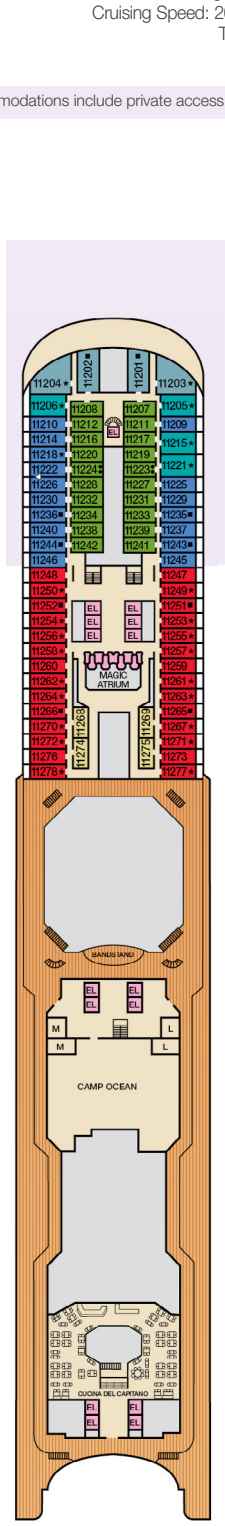

ACCOMMODATIONS SYMBOL LEGEND

- ▲ Twin Bed and Single Sofa Bed
- ★ 2 Twin Beds (convert to King) and Single Sofa Bed
- 2 Twin Beds (convert to King) and 1 Upper Pullman
- 2 Twin Beds (convert to King) and 2 Upper Pullmans
- 2 Twin Beds (convert to King), Single Sofa Bed and 1 Upper Pullman

- † 2 Twin Beds (convert to King) and Double Sofa Bed
- ▼ 2 Twin Beds (convert to King), Single Sofa Bed and 2 Upper Pullmans. Beds do not convert to King when both Upper Pullmans in use.
- Stateroom with 2 Porthole Windows
- Connecting staterooms (ideal for families and groups of friends)
- Twin Beds do not convert to a King Bed
- U Unisex Wheelchair Accessible Restroom

6L 6M JS Staterooms and suites with obstructed views: 1440, 1459, 2448, 2473, 9205, 9206.

All accommodations are non-smoking.
Accessible staterooms are available for guests with disabilities. Please contact Guest Access Services at 1-800-438-6744 ext. 70025 for details, or visit <http://www.carnival.com/about-carnival/special-needs.aspx>.

CATEGORIES

1. 1A Interior Upper/Lower
   - PT Porthole
   - 4A 4B 4C 4D 4E 4F 4G 4H Interior
   - 4J Interior with Picture Window (obstructed views)
   - 6A Ocean View
   - 6L 6M 6N Deluxe Ocean View
   - 7C Cove Balcony
   - 8A 8B 8C 8D 8E 8F 8G Balcony
   - 8H 8N Aft-View Extended Balcony
   - 9C Premium Vista Balcony
   - JS Junior Suite
   - OS Ocean Suite
   - CS Grand Suite
   - 4S Interior
   - 6S Ocean View (obstructed views)
   - 8P 8S Balcony
   - SS Suite
2. Spa accommodations include private access, special amenities and priority reservations at the Cloud 9 Spa.

Gross Tonnage: 130,000 Length: 1,004 Feet Beam: 122 Feet
Cruising Speed: 20 Knots Guest Capacity: 3,690 (Double Occupancy)
Total Staff: 1,367 Registry: Panama

Deck 11