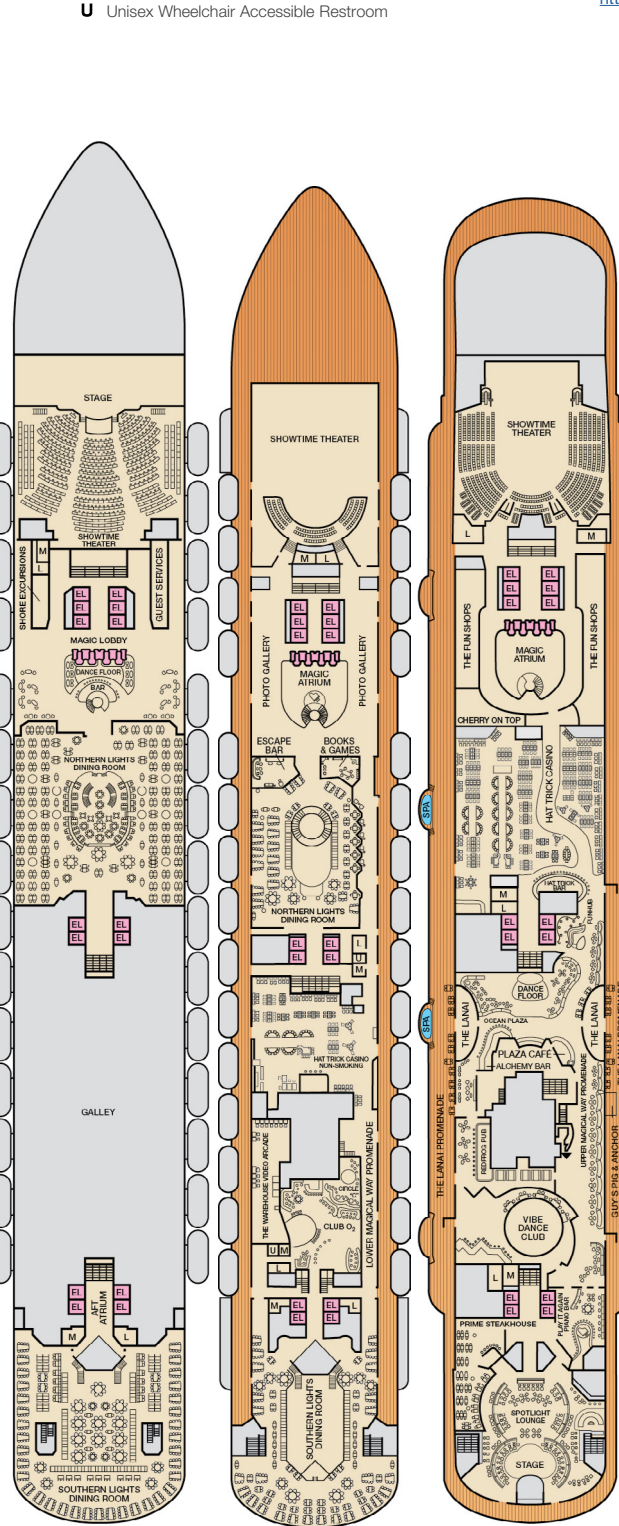

ACCOMMODATIONS SYMBOL LEGEND

- ▲ Twin Bed and Single Sofa Bed
- ★ 2 Twin Beds (convert to King) and Single Sofa Bed
- 2 Twin Beds (convert to King) and 1 Upper Pullman
- 2 Twin Beds (convert to King) and 2 Upper Pullmans
- 2 Twin Beds (convert to King), Single Sofa Bed and 1 Upper Pullman

- † 2 Twin Beds (convert to King) and Double Sofa Bed
- ▼ 2 Twin Beds (convert to King), Single Sofa Bed and 2 Upper Pullmans. Beds do not convert to King when both Upper Pullmans in use.
- ◆ Stateroom with 2 Porthole Windows
- ◇ Connecting staterooms (ideal for families and groups of friends)
- * Twin Beds do not convert to a King Bed
- U Unisex Wheelchair Accessible Restroom

CATEGORIES

- 1A Interior Upper/Lower
 - PT Porthole
 - 4A 4B 4C 4D 4E 4F 4G 4H Interior
 - 4J Interior with Picture Window (obstructed views)
 - 6A Ocean View
 - 6L 6M 6N Deluxe Ocean View
 - 7C Cove Balcony
 - 8A 8B 8C 8D 8E 8F 8G Balcony
 - 8H 8N Aft-View Extended Balcony
 - 9C Premium Vista Balcony
 - JS Junior Suite
 - OS Ocean Suite
 - CS Grand Suite
 - 4S Interior
 - 6S Ocean View (obstructed views)
 - 8P 8S Balcony
 - SS Suite
- Spa accommodations include private access, special amenities and priority reservations at the Cloud 9 Spa.

Gross Tonnage: 130,000 Length: 1,004 Feet Beam: 122 Feet
 Cruising Speed: 20 Knots Guest Capacity: 3,690 (Double Occupancy)
 Total Staff: 1,367 Registry: Panama

Deck 1 Deck 2

Lobby • Deck 3 Mezzanine • Deck 4