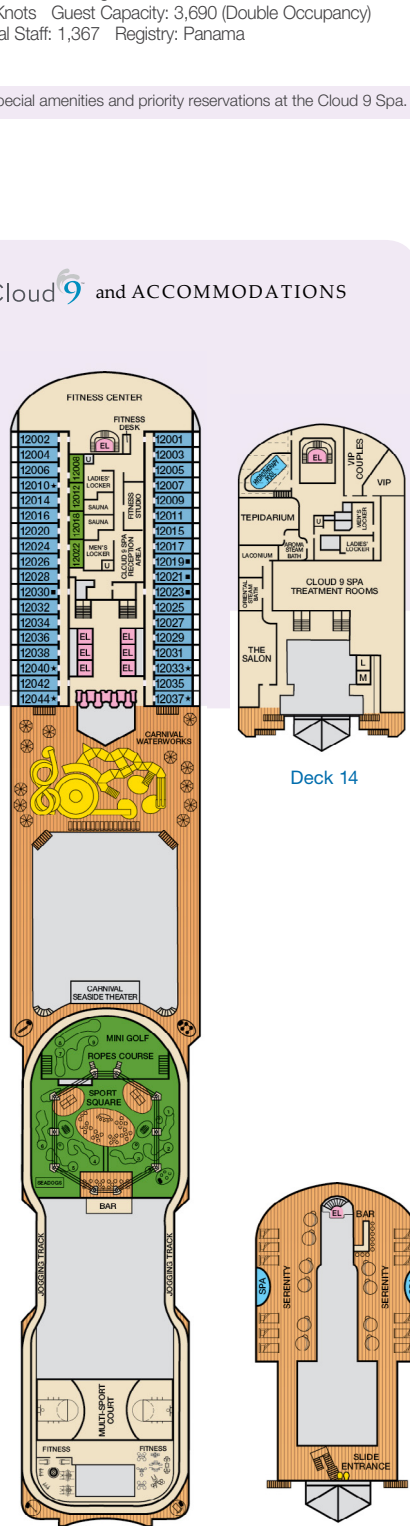

ACCOMMODATIONS SYMBOL LEGEND

- ▲ Twin Bed and Single Sofa Bed
- ★ 2 Twin Beds (convert to King) and Single Sofa Bed
- 2 Twin Beds (convert to King) and 1 Upper Pullman
- 2 Twin Beds (convert to King) and 2 Upper Pullmans
- 2 Twin Beds (convert to King), Single Sofa Bed and 1 Upper Pullman

- † 2 Twin Beds (convert to King) and Double Sofa Bed
- ▼ 2 Twin Beds (convert to King), Single Sofa Bed and 2 Upper Pullmans. Beds do not convert to King when both Upper Pullmans in use.
- ◆ Stateroom with 2 Porthole Windows
- ◇ Connecting staterooms (ideal for families and groups of friends)
- * Twin Beds do not convert to a King Bed
- U Unisex Wheelchair Accessible Restroom

Gross Tonnage: 130,000 Length: 1,004 Feet Beam: 122 Feet
 Cruising Speed: 20 Knots Guest Capacity: 3,690 (Double Occupancy)
 Total Staff: 1,367 Registry: Panama

Deck 1 Deck 2

Lobby • Deck 3 Mezzanine • Deck 4

Promenade • Deck 5 Deck 6

Deck 7 Deck 8

Deck 9 Lido • Deck 10

Deck 11

Spa & Sports • Deck 12 Serenity • Deck 15