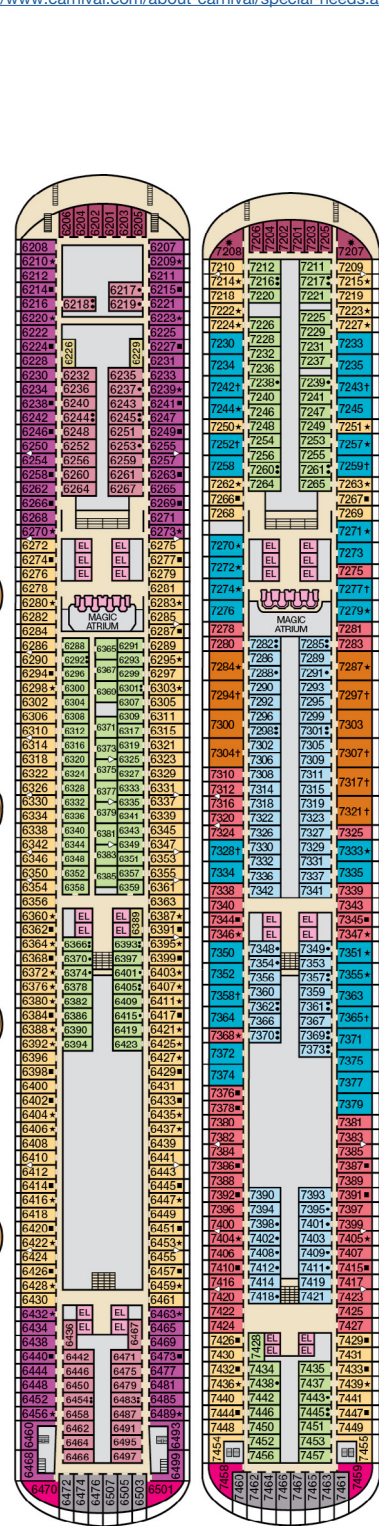

ACCOMMODATIONS SYMBOL LEGEND

- ▲ Twin Bed and Single Sofa Bed
- ★ 2 Twin Beds (convert to King) and Single Sofa Bed
- 2 Twin Beds (convert to King) and 1 Upper Pullman
- 2 Twin Beds (convert to King) and 2 Upper Pullmans
- 2 Twin Beds (convert to King), Single Sofa Bed and 1 Upper Pullman

CATEGORIES

- 1A Interior Upper/Lower
 - PT Porthole
 - 4A 4B 4C 4D 4E 4F 4G 4H Interior
 - 4J Interior with Picture Window (obstructed views)
 - 6A Ocean View
 - 6L 6M 6N Deluxe Ocean View
 - 7C Cove Balcony
 - 8A 8B 8C 8D 8E 8F 8G Balcony
 - 8H 8N Aft-View Extended Balcony
 - 9C Premium Vista Balcony
 - JS Junior Suite
 - OS Ocean Suite
 - CS Grand Suite
 - 4S Interior
 - 6S Ocean View (obstructed views)
 - 8P 8S Balcony
 - SS Suite
- Spa accommodations include private access, special amenities and priority reservations at the Cloud 9 Spa.

Gross Tonnage: 130,000 Length: 1,004 Feet Beam: 122 Feet
 Cruising Speed: 20 Knots Guest Capacity: 3,690 (Double Occupancy)
 Total Staff: 1,367 Registry: Panama

Deck 1 Deck 2

Lobby • Deck 3 Mezzanine • Deck 4

Promenade • Deck 5 Deck 6

Deck 7 Deck 8

Deck 9 Lido • Deck 10

Deck 11

Spa & Sports • Deck 12 Serenity • Deck 15