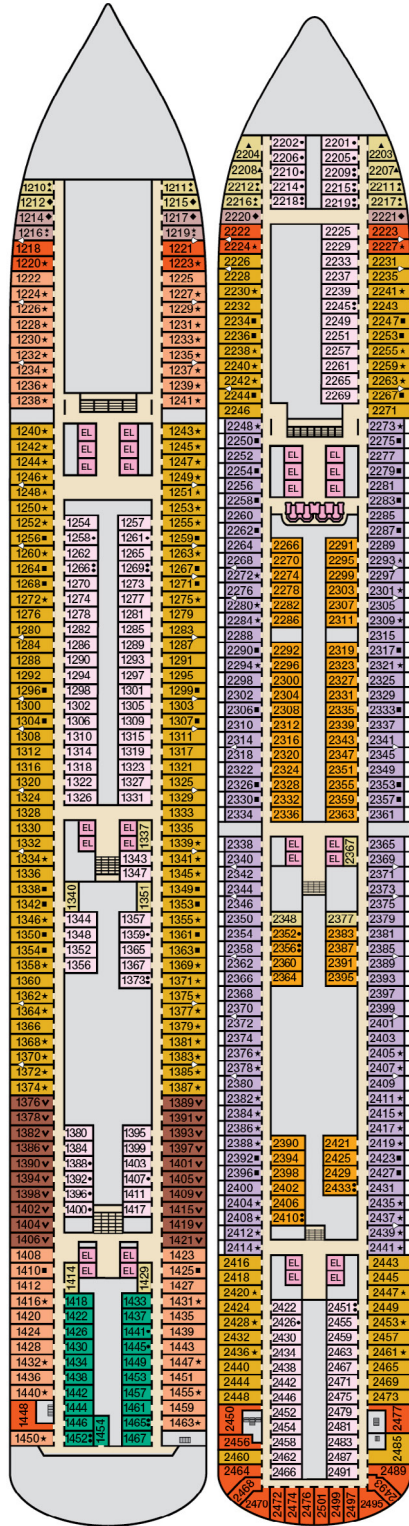

ACCOMMODATIONS SYMBOL LEGEND

- ▲ Twin Bed and Single Sofa Bed
- ★ 2 Twin Beds (convert to King) and Single Sofa Bed
- 2 Twin Beds (convert to King) and 1 Upper Pullman
- 2 Twin Beds (convert to King) and 2 Upper Pullmans
- 2 Twin Beds (convert to King), Single Sofa Bed and 1 Upper Pullman

- † 2 Twin Beds (convert to King) and Double Sofa Bed
- ▼ 2 Twin Beds (convert to King), Single Sofa Bed and 2 Upper Pullmans. Beds do not convert to King when both Upper Pullmans in use.
- ◆ Stateroom with 2 Porthole Windows
- ◇ Connecting staterooms (ideal for families and groups of friends)
- * Twin Beds do not convert to a King Bed
- U Unisex Wheelchair Accessible Restroom

6L 6M JS Staterooms and suites with obstructed views: 1440, 1459, 2448, 2473, 9205, 9206.

All accommodations are non-smoking.
 Accessible staterooms are available for guests with disabilities. Please contact Guest Access Services at 1-800-438-6744 ext. 70025 for details, or visit <http://www.carnival.com/about-carnival/special-needs.aspx>.

Gross Tonnage: 130,000 Length: 1,004 Feet Beam: 122 Feet
 Cruising Speed: 20 Knots Guest Capacity: 3,690 (Double Occupancy)
 Total Staff: 1,367 Registry: Panama

Deck 1 Deck 2

Lobby • Deck 3 Mezzanine • Deck 4